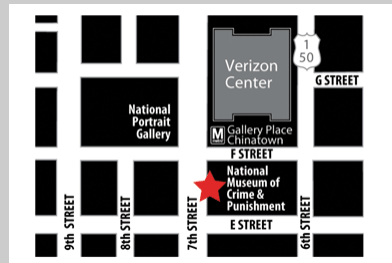

NATIONAL MUSEUM OF
CRIME & PUNISHMENT

\$2.00 off

regular admission

202.621.5567

[Directions](#)

www.crimemuseum.org

\$2 Off Web Coupon

- On line coupon for a limited time.
- Please print this coupon and present at the museums admissions/ticket counter to receive a discount on your regular museum ticket price.
- Not valid with other discounts or coupons. 1 coupon per group.
- Valid up to 6 people. Expires March 25, 2010.